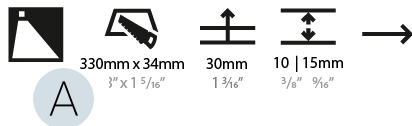

GENERAL

Series: Delight
Subseries: Delight String Step
Brand: Prolicht
Division: Architectural
Mounting Type: Recessed
Mounting Location: Wall
Subcategory: Step Light

PHYSICAL

Shape: Rectangle
Length (mm): 340
Length (in): 13 3/8
Height (mm): 40
Depth (mm): 27
Height (in): 1 9/16
Depth (in): 1 1/16
Ceiling Thickness (mm): 10 / 12 / 15
Ceiling Thickness (in): 3/8 or 1/2 or 9/16
Min. Recessing Depth (mm): 30
Min. Recessing Depth (in): 1 3/16
Light Distribution: Asymmetric
Weight (kg): 0.404
Weight (lbs): 0.89
Fixture Finish: SSR / BKV / CWI / CRY / HAB / LAG / UFT / ITA / RUA / RUR / MIC / FTG / MYG / TWT / LOD / PUS / FRO / FUP / KIA / POP / BLS / SPG / MEY / GOH / GUM / CHC / COM / ABZ / JAG / OBR / MOS / ROR
Fixture Material: Aluminum
Cut-out Measurements: 330mm / 13" x 34mm / 1 5/16"

ELECTRICAL

Lamp Type: LED (Zhaga Standard)
Input Wattage (W): 4
Total Output Wattage (W): 3.6
Dimming: 0-10V Dimming / Phase Dimming (120Vac Only)
Driver Included: No
Driver Location: Remote
Driver Type: Constant Voltage - 120 / 277Vac
Driver Class: Class 2
Input Voltage (V): 120 - 277
Output Voltage (V): 24

LED

Number of LEDs: 1
Color Temperature (°K): 3000 / 3500 / 5000
Max. Delivered Lumen (lm): 120
CRI: >80 CRI
Lamp Life (hrs): 50000

OPTICAL

RATINGS AND CERTIFICATIONS

Certified By: Certified for North American Standards
IP rating: IP20