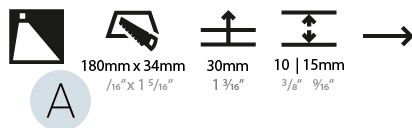

GENERAL

Series: Delight
Subseries: Delight String Step Wide
Brand: Prolicht
Division: Architectural
Mounting Type: Recessed
Mounting Location: Wall
Subcategory: Step Light

PHYSICAL

Shape: Rectangle
Length (mm): 190
Length (in): 7 1/2
Height (mm): 40
Depth (mm): 27
Height (in): 1 9/16
Depth (in): 1 1/16
Ceiling Thickness (mm): 10 / 12 / 15
Ceiling Thickness (in): 3/8 or 1/2 or 9/16
Min. Recessing Depth (mm): 30
Min. Recessing Depth (in): 1 3/16
Light Distribution: Asymmetric
Weight (kg): 0.208
Weight (lbs): .4576
Fixture Finish: SSR / BKV / CWI / CRY / HAB / LAG / UFT / ITA / RUA / RUR / MIC / FTG / MYG / TWT / LOD / PUS / FRO / FUP / KIA / POP / BLS / SPG / MEY / GOH / GUM / CHC / COM / ABZ / JAG / OBR / MOS / ROR
Fixture Material: Aluminum
Cut-out Measurements: 140mm / 5 1/2" x 34mm / 1 5/16"

ELECTRICAL

Lamp Type: LED (Zhaga Standard)
Input Wattage (W): 2.2
Total Output Wattage (W): 2
Dimming: 0-10V Dimming / Phase Dimming (120Vac Only)
Driver Included: No
Driver Location: Remote
Driver Type: Constant Voltage - 120 / 277Vac
Driver Class: Class 2
Input Voltage (V): 120 - 277
Output Voltage (V): 24

LED

Number of LEDs: 1
Color Temperature (°K): 3000 / 3500 / 5000
Max. Delivered Lumen (lm): 60
CRI: >80 CRI
Lamp Life (hrs): 50000

OPTICAL

RATINGS AND CERTIFICATIONS

Certified By: Certified for North American Standards
IP rating: IP20