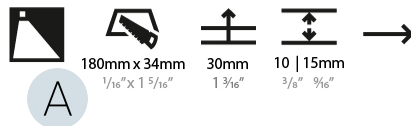

GENERAL

Series: Delight
Subseries: Delight String Step
Brand: Prolicht
Division: Architectural
Mounting Type: Recessed
Mounting Location: Wall
Subcategory: Step Light

PHYSICAL

Shape: Rectangle
Length (mm): 190
Length (in): 7 1/2
Height (mm): 40
Depth (mm): 27
Height (in): 1 9/16
Depth (in): 1 1/16
Ceiling Thickness (mm): 10 / 12 / 15
Ceiling Thickness (in): 3/8 or 1/2 or 9/16
Min. Recessing Depth (mm): 30
Min. Recessing Depth (in): 1 3/16
Light Distribution: Asymmetric
Weight (kg): 0.208
Weight (lbs): 0.4576
Fixture Finish: SSR / BKV / CWI / CRY / HAB / LAG / UFT / ITA / RUA / RUR / MIC / FTG / MYG / TWT / LOD / PUS / FRO / FUP / KIA / POP / BLS / SPG / MEY / GOH / GUM / CHC / COM / ABZ / JAG / OBR / MOS / ROR
Fixture Material: Aluminum
Cut-out Measurements: 140mm / 5 1/2" x 34mm / 1 5/16"

ELECTRICAL

Lamp Type: LED (Zhaga Standard)
Input Wattage (W): 2.2
Total Output Wattage (W): 2
Dimming: 0-10V Dimming / Phase Dimming (120Vac Only)
Driver Included: No
Driver Location: Remote
Driver Type: Constant Voltage - 120 / 277Vac
Driver Class: Class 2
Input Voltage (V): 120 - 277
Output Voltage (V): 24

LED

Number of LEDs: 1
Color Temperature (°K): 3000 / 3500 / 5000
Max. Delivered Lumen (lm): 60
CRI: >80 CRI
Lamp Life (hrs): 50000

OPTICAL

RATINGS AND CERTIFICATIONS

Certified By: Certified for North American Standards
IP rating: IP20