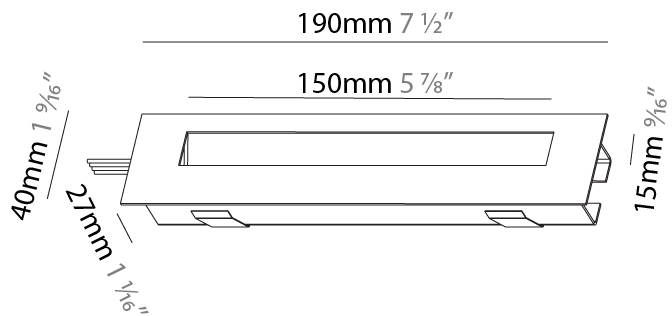

GENERAL

Series: Delight
Subseries: Delight String Step Wide
Brand: Prolicht
Division: Architectural
Mounting Type: Recessed
Mounting Location: Wall
Subcategory: Step Light

PHYSICAL

Shape: Rectangle
Length (mm): 190
Length (in): 7 1/2
Height (mm): 40
Depth (mm): 27
Height (in): 1 9/16
Depth (in): 1 1/16
Ceiling Thickness (mm): 10 / 12 / 15
Ceiling Thickness (in): 3/8 or 1/2 or 9/16
Min. Recessing Depth (mm): 30
Min. Recessing Depth (in): 1 3/16
Light Distribution: Asymmetric
Weight (kg): 0.208
Weight (lbs): .4576
Fixture Finish: SSR / BKV / CWI / CRY / HAB / LAG / UFT / ITA / RUA / RUR / MIC / FTG / MYG / TWT / LOD / PUS / FRO / FUP / KIA / POP / BLS / SPG / MEY / GOH / GUM / CHC / COM / ABZ / JAG / OBR / MOS / ROR
Fixture Material: Aluminum
Cut-out Measurements: 140mm / 5 1/2" x 34mm / 1 5/16"

ELECTRICAL

Lamp Type: LED (Zhaga Standard)
Input Wattage (W): 2.2
Total Output Wattage (W): 2
Dimming: 0-10V Dimming / Phase Dimming (120Vac Only)
Driver Included: No
Driver Location: Remote
Driver Type: Constant Voltage - 120 / 277Vac
Driver Class: Class 2
Input Voltage (V): 120 - 277
Output Voltage (V): 24

LED

Number of LEDs: 1
Color Temperature (°K): 3000 / 3500 / 5000
Max. Delivered Lumen (lm): 60
CRI: >80 CRI
Lamp Life (hrs): 50000

OPTICAL

RATINGS AND CERTIFICATIONS

Certified By: Certified for North American Standards
IP rating: IP20