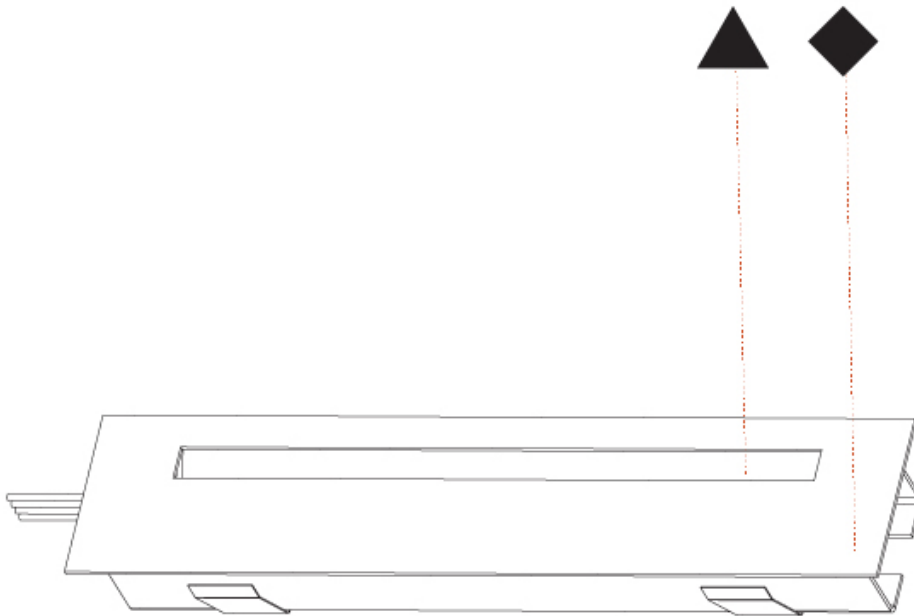

DELIGHT STRING STEP RECESSED

A35700-

PROJECT

TYPE

SPECIFIER

QUANTITY

DATE