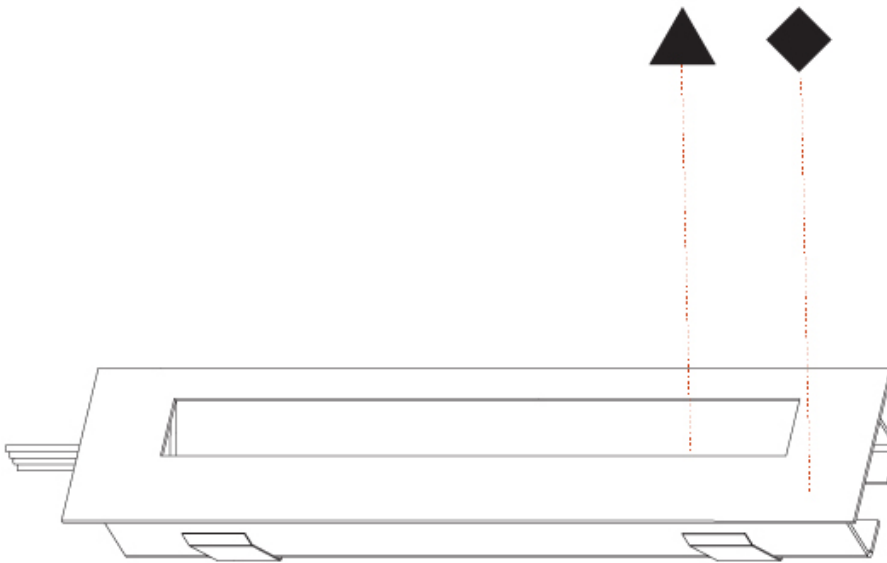

DELIGHT STRING STEP WIDE RECESSED

A35702-

PROJECT _____

TYPE _____

SPECIFIER _____

QUANTITY _____

DATE _____

A